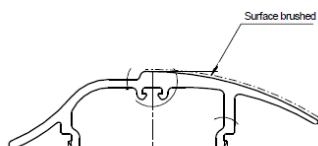

ABS5642AU (upper profile), ABS5642ACA/ACF (Seat Outlet RH/LH)