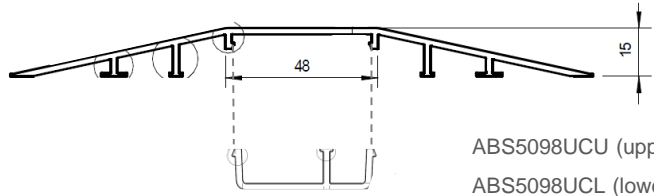

ABS5098 system, under carpet components

ABS5098UCU (upper)
ABS5098UCL (lower)