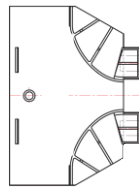

ABS5645ASL (switch lower)