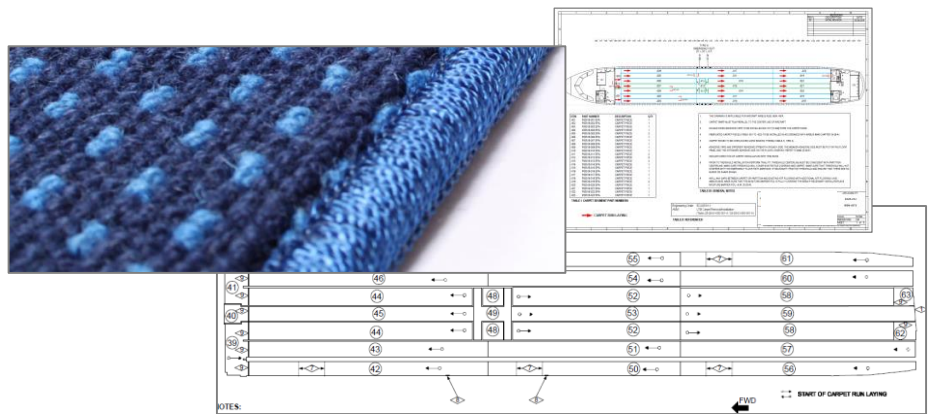

Seat Dress Covers

Leather, artificial leather, fabrics or any material provided. We guide through complete process of re-engineering, production, fit-check and series production incl. qualification/certification.