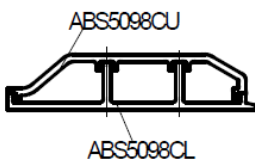

ABS5098 5 channel system

Standard/Component	Description
ABS5642AL	Raceway, lower profile
ABS5642AU	Raceway, upper profile
ABS5642ACA	Raceway, seat outlet aft
ABS5642ACF	Raceway, seat outlet fwd
ABS5642AEL	Raceway, end cap left
ABS5642AER	Raceway, end cap right

Raceway ABS5642

Various raceway profiles are available. Please provide the (AIC) color code with your requirements. Material can be supplied in tailored, specific lengths (cut to lengths).

Material can be ordered in all AIC colors.