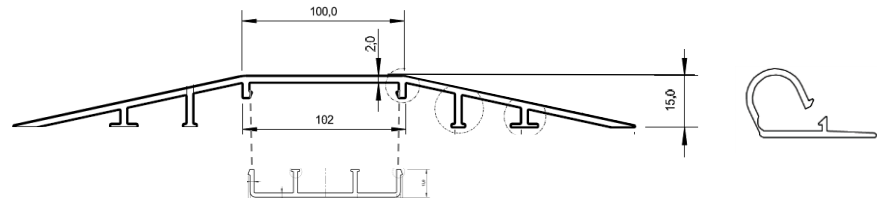

## Raceway parts

Various raceway profiles are available. Please provide the (AIC) color code with your requirements. Material can be supplied in tailored, specific lengths (cut to lengths).

| Standard/Component | Description                      |
|--------------------|----------------------------------|
| ABS5637AA          | Under carpet profile, upper      |
| ABS5637AB          | Under carpet profile, lower      |
| ABS5644AA          | Single raceway                   |
| ABS5645AQ          | Raceway profile (single channel) |
| ABS5645ASB         | Raceway switch upper             |
| ABS5645ASL         | Raceway switch lower             |